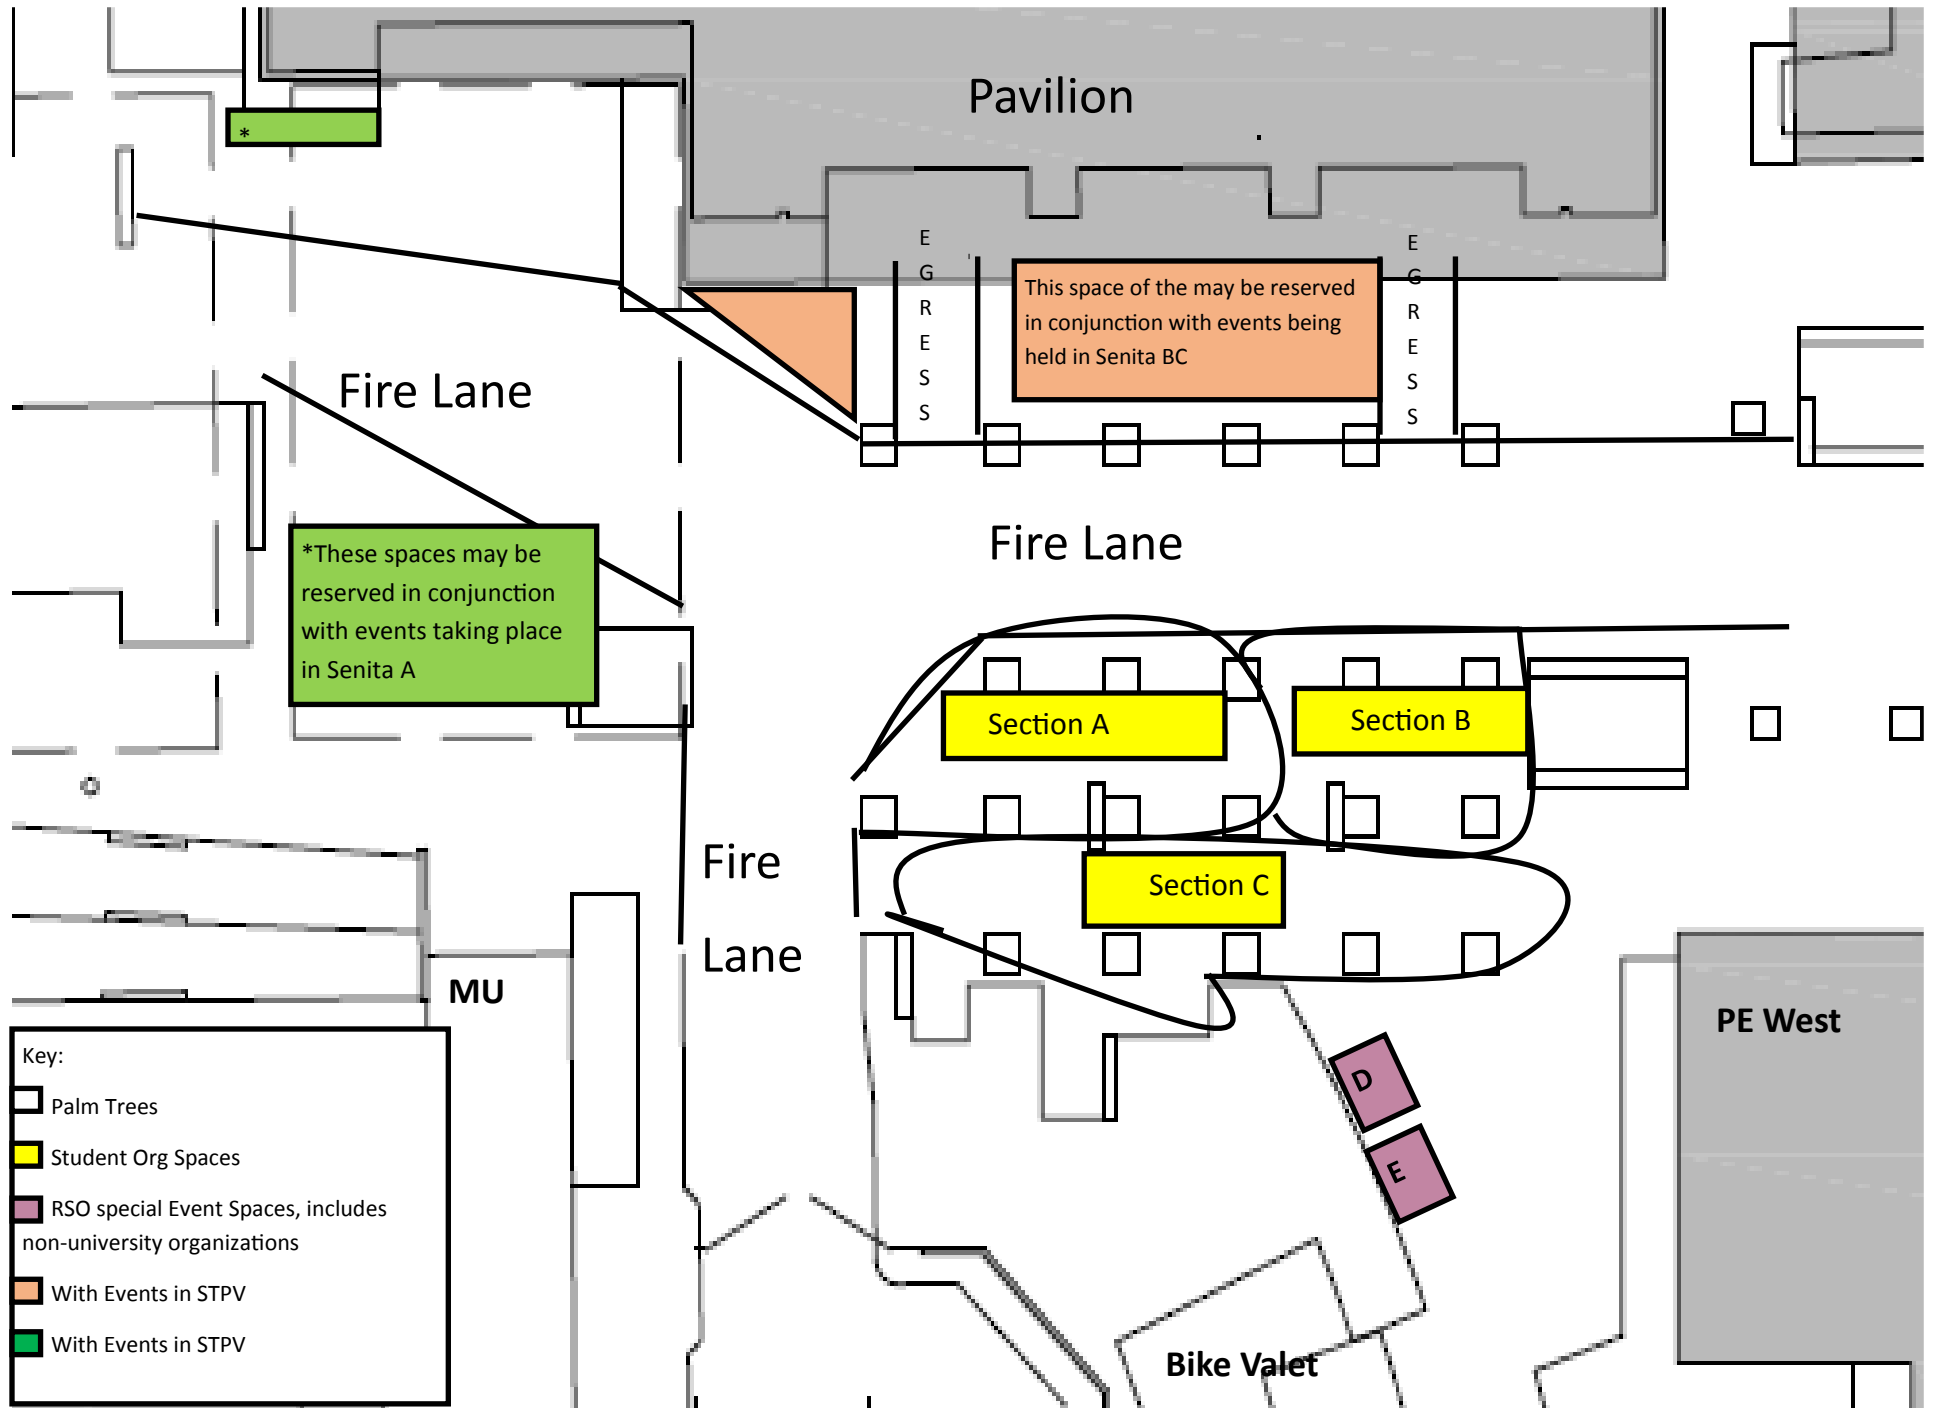

Student Pavilion Outdoor Space Map

Key:

- Palm Trees
- Student Org Spaces
- RSO special Event Spaces, includes non-university organizations
- With Events in STPV
- With Events in STPV