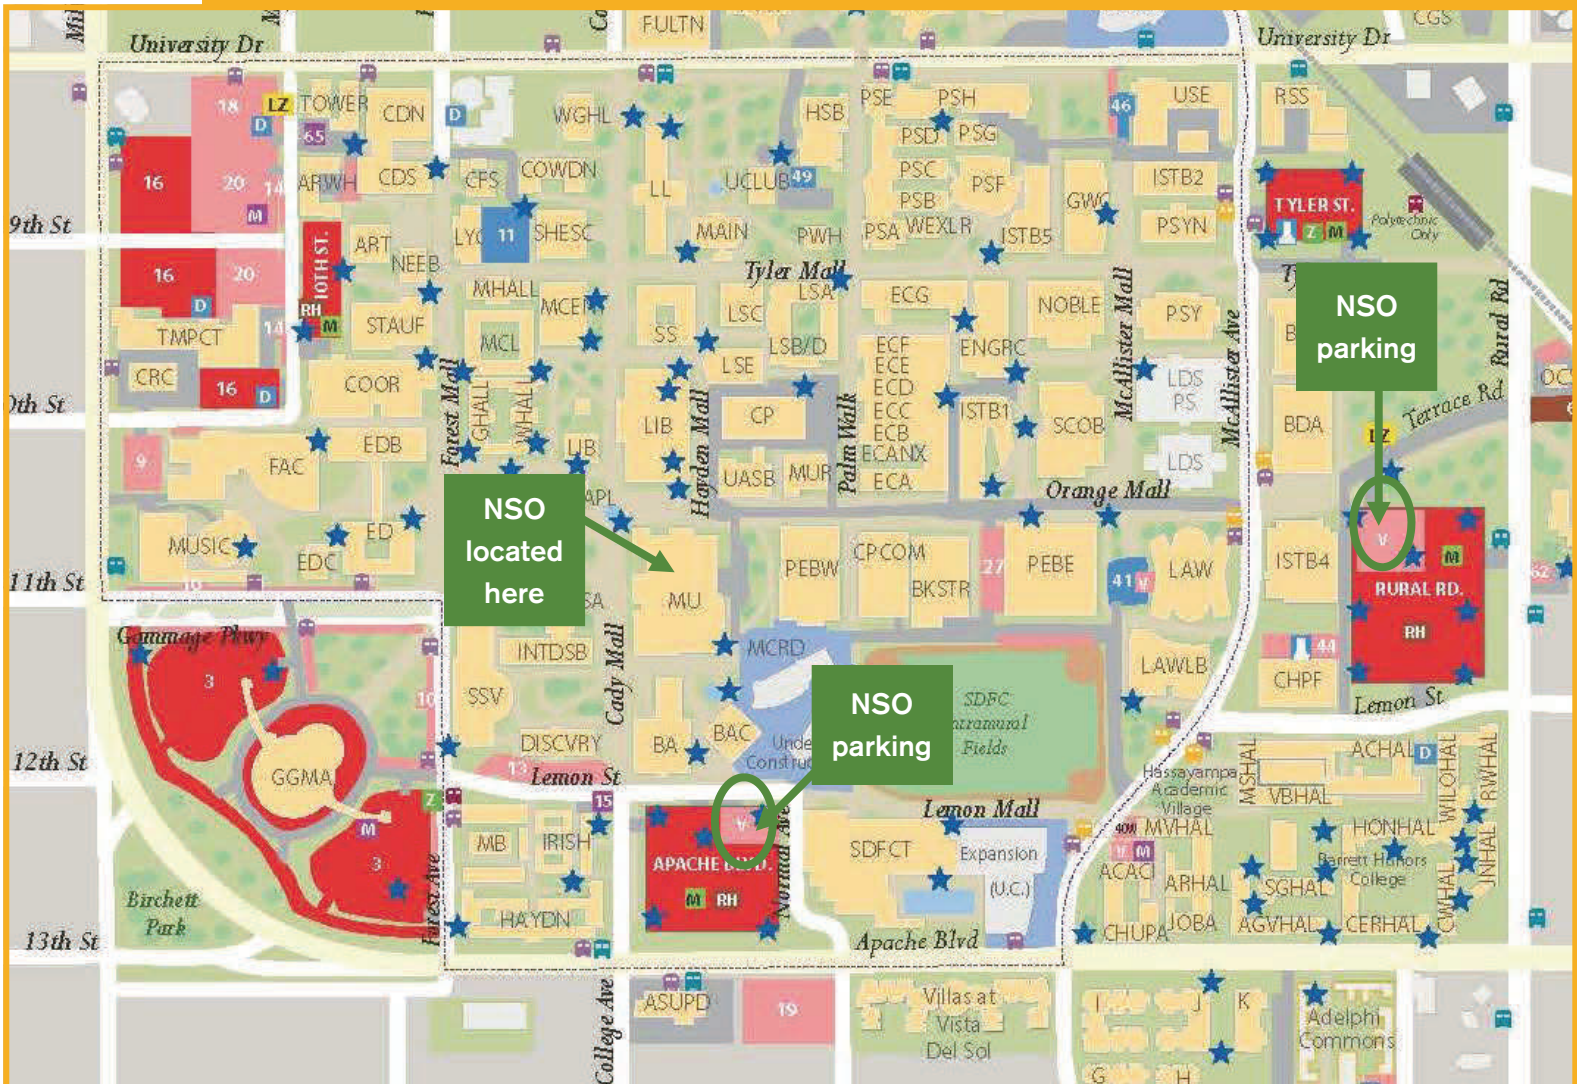

welcome to ASU!

new student orientation parking

Greetings, future Sun Devil! Please reference the map above to view the two structures where visitor parking is offered free of charge for New Student Orientation (NSO) attendees at the Memorial Union (MU).

Please read the information below for additional instructions regarding New Student Orientation parking.

- Complimentary parking for **one** vehicle per New Student Orientation party is available **only** in the visitor sections of the Apache Boulevard and Rural Road parking structures. **See green arrows in map above.** Additional vehicles and vehicles parked in any other parking facility will be required to pay the posted rates.
- Enter the Apache Boulevard Structure on Lemon Street between College and Normal avenues; Enter the Rural Road Structure by traveling westbound on Terrace Road from Rural Road.
- Upon entering the structure, please obtain a ticket at the facility's gate arm and **take the ticket with you to Orientation.** Your parking for the Apache Boulevard or Rural Road structure will be validated at the conclusion of the day's program.
- Vehicles must arrive by 9am to ensure a space to park within one of the two structures.
- Additional visitor parking locations are indicated in pink on the map above; please remember that only one vehicle per NSO party, parked in either the Apache Boulevard or Rural Road structure, will be validated.

Questions? Feel free to call ASU Parking & Transit Services at 480.965.0641.