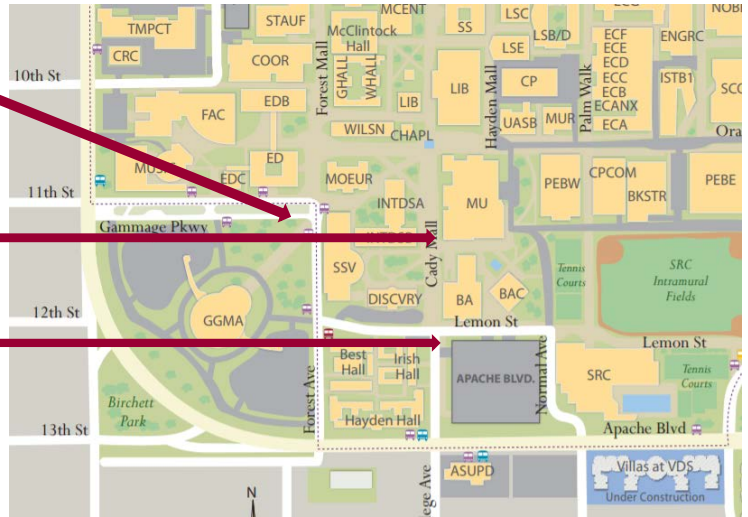

Bus Drop-Off/Pick-Up Location:

Intersection of Forest Avenue & Gammage Parkway, drop-off/pick-up participants on the east side of Forest Avenue

Memorial Union:

Lost? In need of assistance? Visit the information desk

Parking/Estacionamiento:

- Parking Structures (\$3/Hr. or \$15 max) Off of Apache Blvd. & Normal Ave.
- Metered Parking, Gammage (Lot 3) Recommended (\$3/Hr.-two hour max) Along Gammage Pkwy. & Forest Ave.

Map Legend

ASU Building	Flash Bus Stop
Parking Area	Valley Metro Stop
McAllister Shuttle	Light Rail Station
Intercampus Shuttle	

Hispanic Mother-Daughter Program