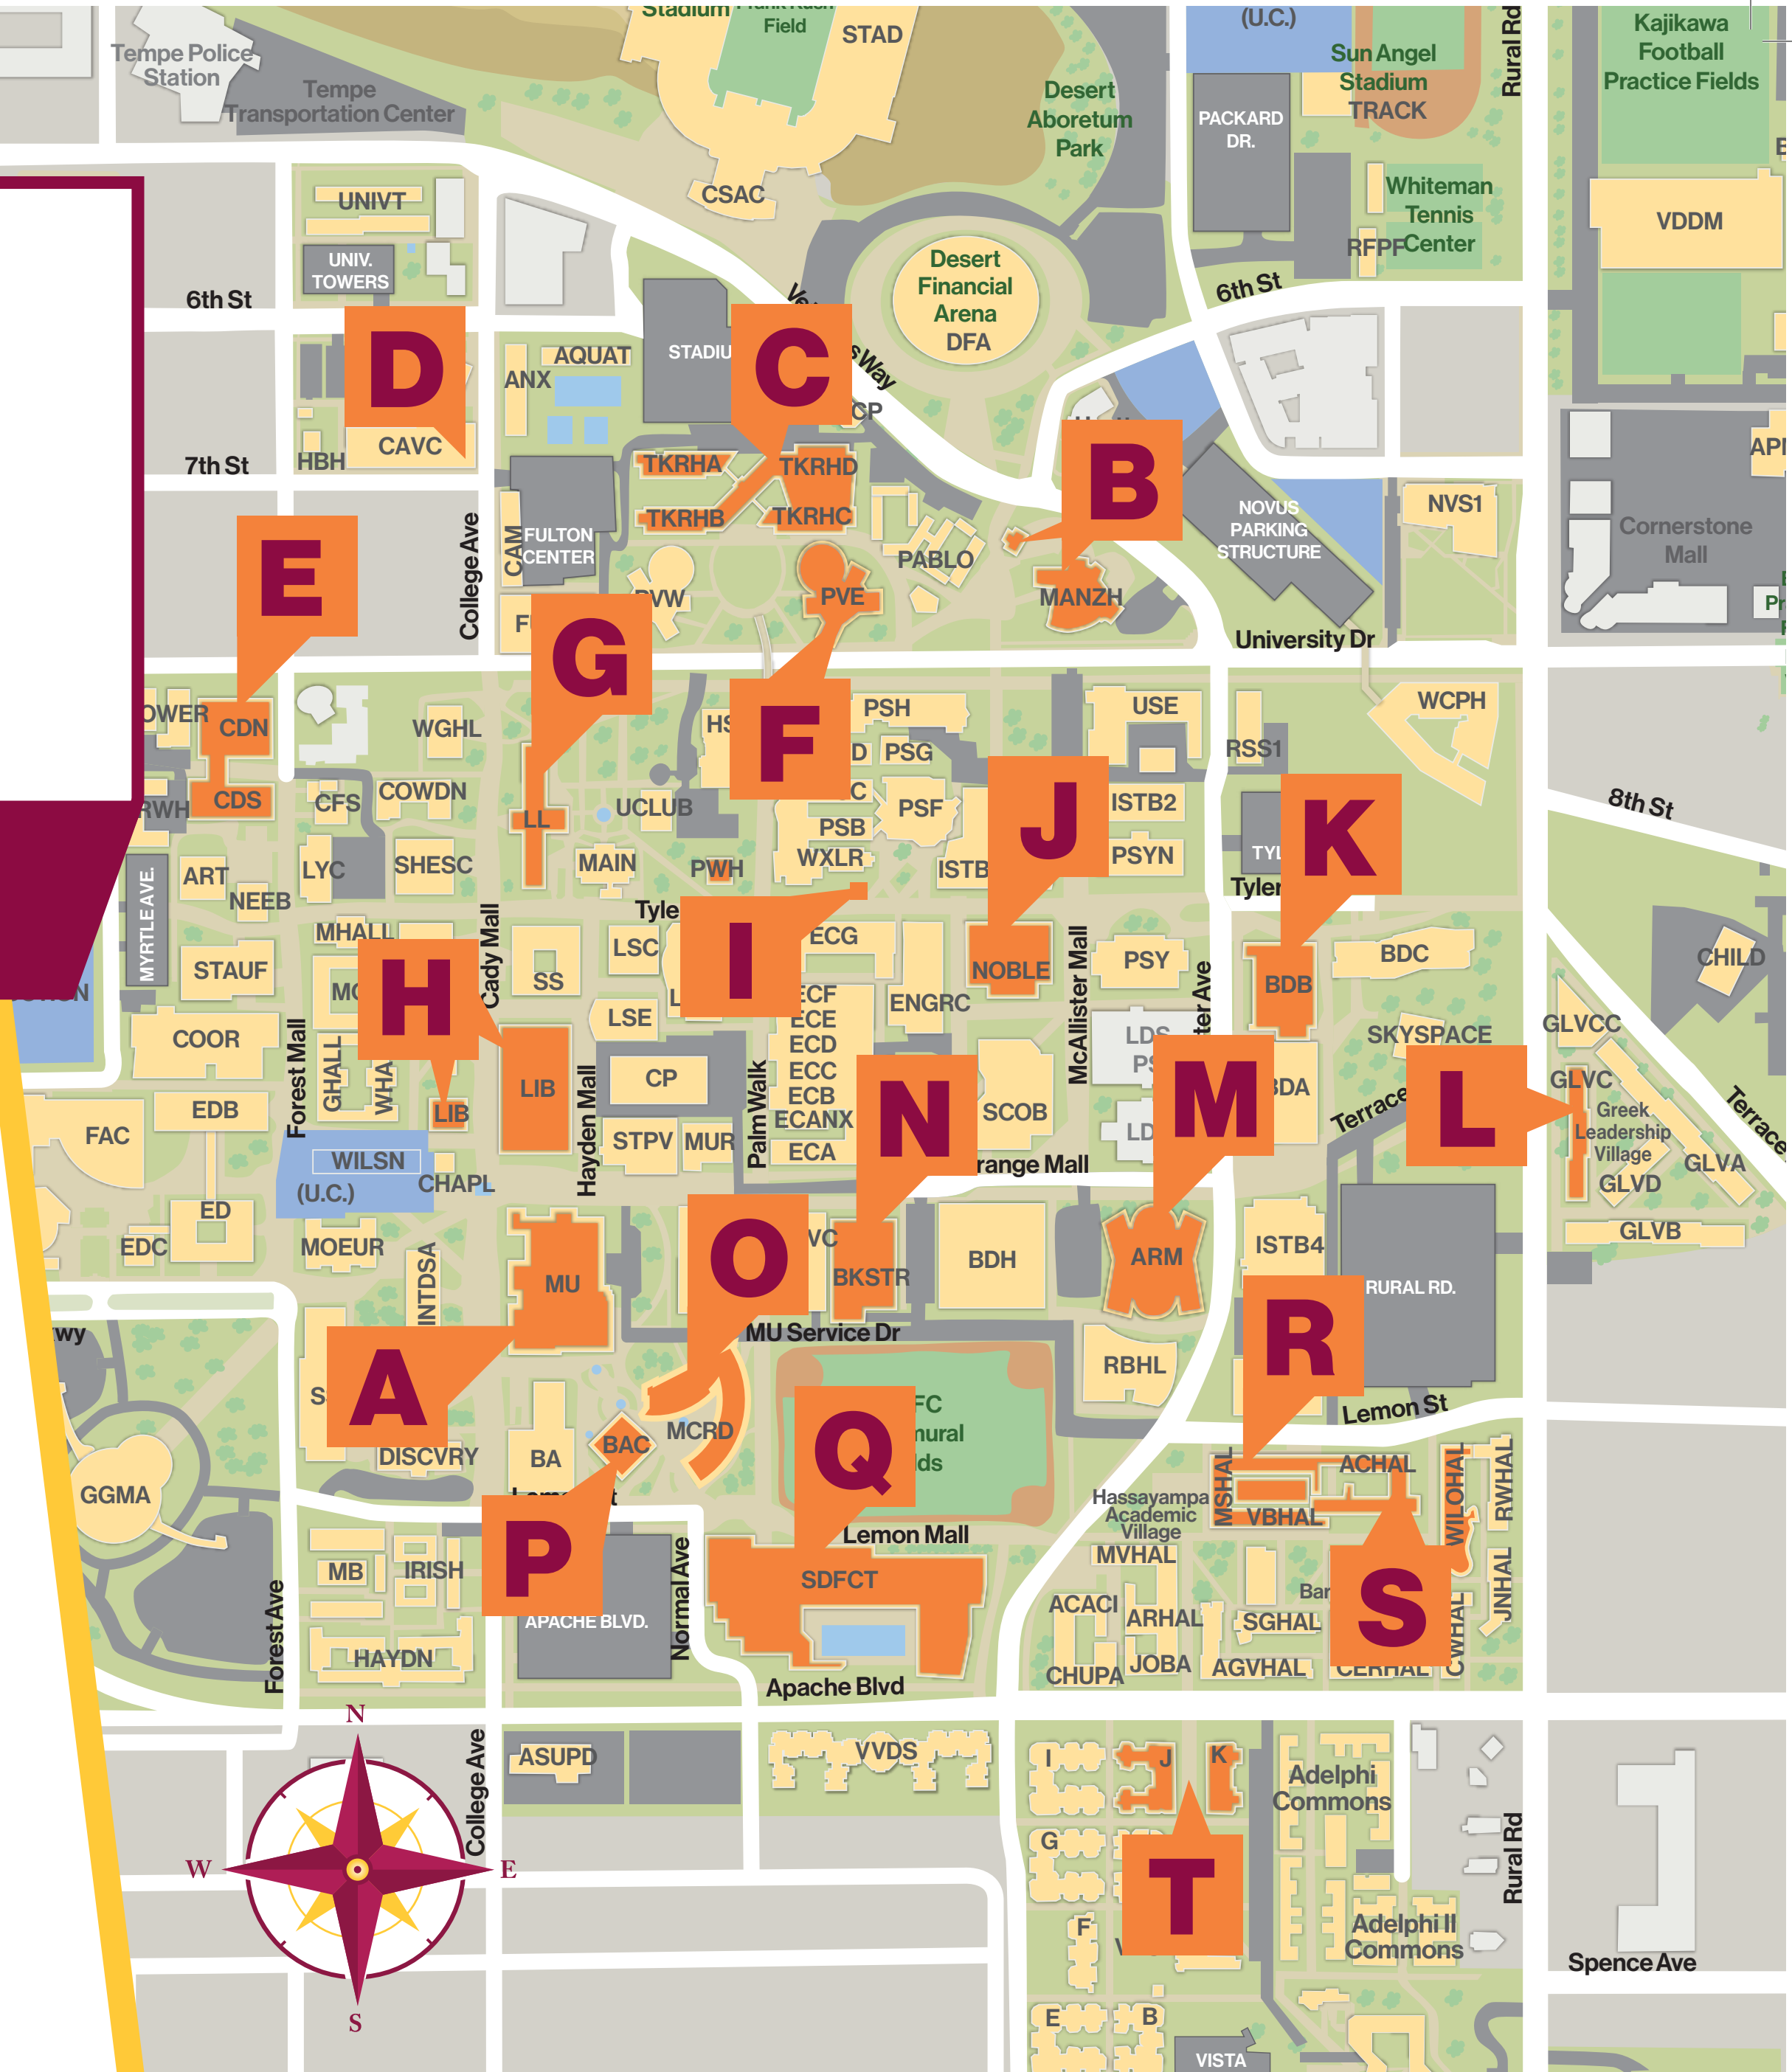

WHERE TO EAT

Tempe Campus

Whether you're looking for a healthy alternative, comfort food or something in-between, Sun Devil Hospitality options have you covered!

Our dining locations provide the variety you want and the convenience you need for your busy schedule!

A Memorial Union

B Manzanita Dining Hall

C Tooker House Dining Hall

D College Ave. Commons

E College of Design North

F Palo Verde East

G Durham Hall

CARTEL ROASTING CO

H Hayden Library

I Tyler Mall Cantina

J Noble Science Library

K Biodesign Institute: BLDG B

L Greek Leadership Village

M Armstrong Hall

N Bookstore

O McCord Hall

P Business Administration

Q Sun Devil Fitness Complex

R Hassayampa

S Barrett College

T Vista Del Sol